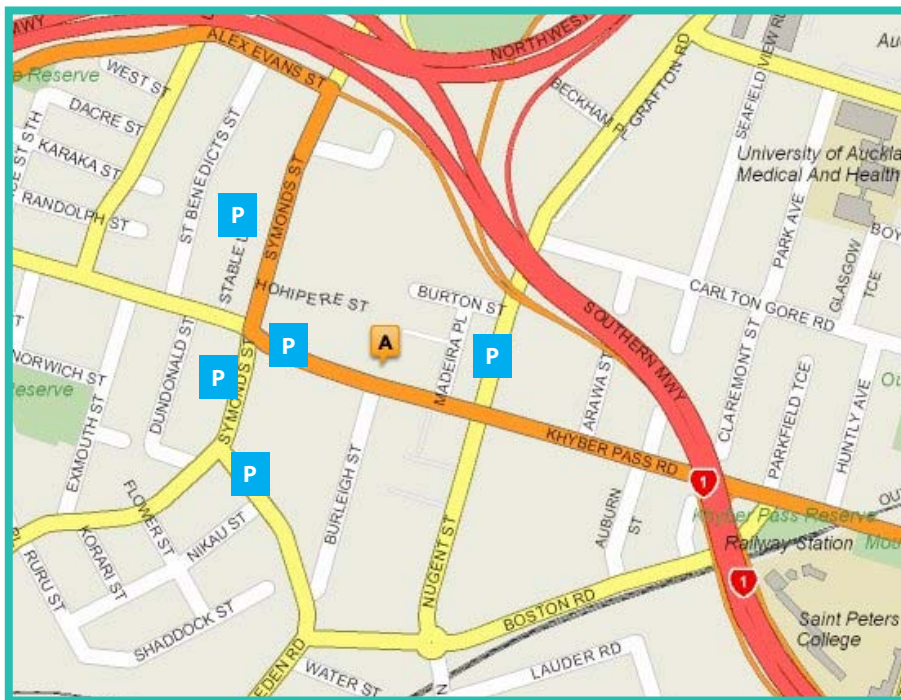

Parking options when visiting Workz4U offices

1. **Symonds Street** (beside The French Café and Squid Row Restaurant)
- Pay and Display car park
2. **St Benedicts Street** (off Newton Road, parallel to Symonds St)
- Tournament Parking
3. **Hohipere Street** (off Symonds Street)
- Access through Post Office Shop entrance on Symonds Street – drive down ramp, at bottom turn left, car park situated on left. Pay and Display.
4. **Newton Road** (cnr of Newton Road and Exmouth St)
- Tournament Parking
5. **Grafton Road** (outside Southern Cross premises)
- Pay and Display street parking

Workz4U Limited Conference Management
Level 1
Fujitsu House
60 Khyber Pass Road
(Situated at the top of Khyber Pass Road, opposite Burleigh Street)
Grafton
Auckland

Phone: +64 9 917 3653